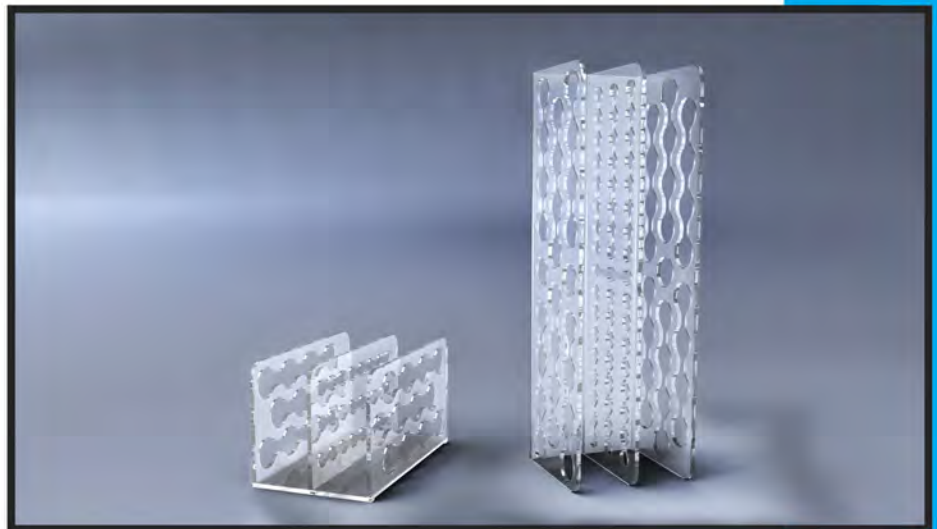

STRAND

by Architectural Plastics, Inc.

TWO SIZES

Make a statement in your livingroom with the tall and sleek Strand 51. The compact and efficient storage of the Strand 24 goes well on any counter top.

FIND YOUR WINE

Crystal clear acrylic and an innovative bottle layout allow unhindered viewing of wine labels from almost any angle. Strand makes it easy to select that perfect vintage.

STORE MORE

An efficient design allows for a surprisingly high storage capacity of either 24 or 51 standard bottles of wine.

SCULPTURAL

Strand is beautiful with or without wine. This light and airy design was created by top designers in the plastic industry and artisan craftsmen with decades of experience.

Strand 24

- 24 bottle capacity
- Material: 1/2" clear acrylic
- No assembly required

Strand 51

- 51 bottle capacity
- Material: 1/2" and 3/4" clear acrylic
- No assembly required