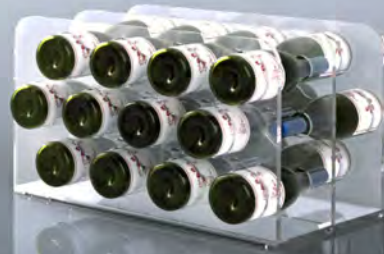

Crystal clear acrylic and an innovative bottle layout allow unhindered viewing of wine labels from almost any angle. Strand makes it easy to select that perfect vintage.

STORE MORE

An efficient design allows for a surprisingly high storage capacity of either 24 or 51 standard bottles of wine.

SCULPTURAL

Strand is beautiful with or without wine. This light and airy design was created by top designers in the plastic industry and artisan craftsmen with decades of experience.

Strand 24

- 24 bottle capacity
- Material: 1/2" clear acrylic
- No assembly required

Strand 51

- 51 bottle capacity
- Material: 1/2" and 3/4" clear acrylic
- No assembly required