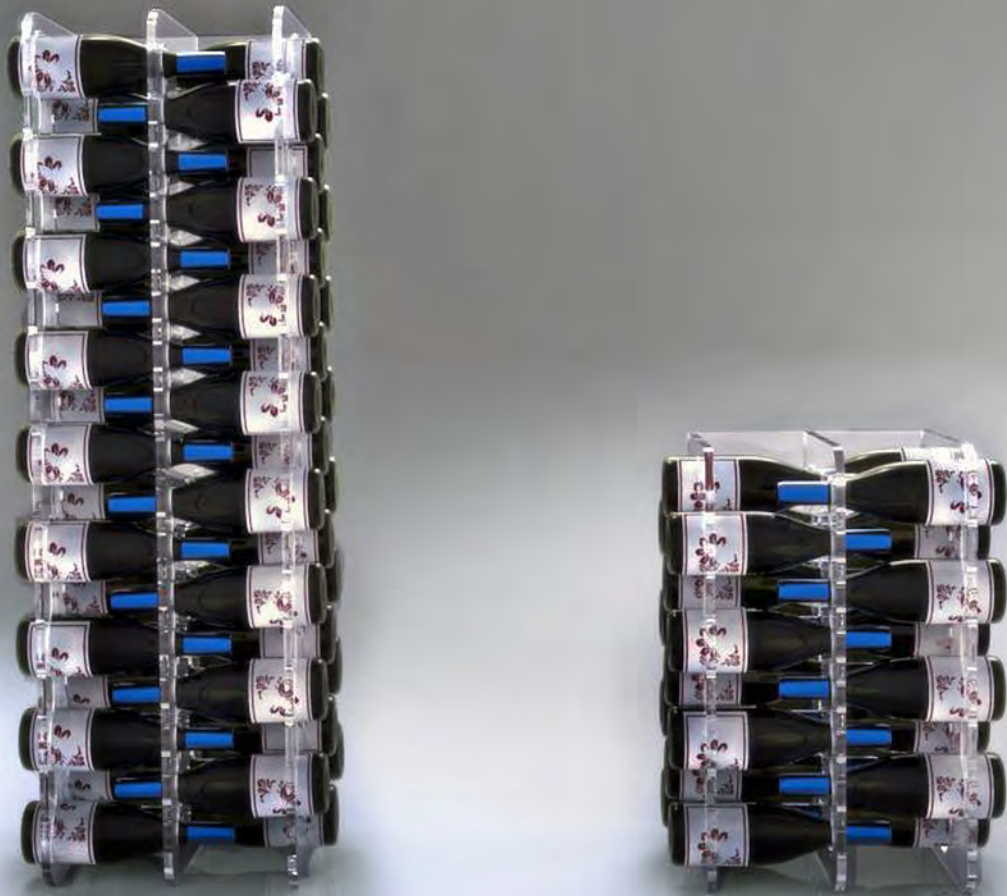

STRAND

by Architectural Plastics, Inc.

TWO SIZES

Make a statement in your livingroom with the tall and sleek Strand 51. The compact and efficient storage of the Strand 24 goes well on any counter top.

FIND YOUR WINE

Crystal clear acrylic and an innovative bottle layout allow unhindered viewing of wine labels from almost any angle. Strand makes it easy to select that perfect vintage.

STORE MORE

An efficient design allows for a surprisingly high storage capacity of either 24 or 51 standard bottles of wine.

SCULPTURAL

Strand is beautiful with or without wine. This light and airy design was created by top designers in the plastic industry and artisan craftsmen with decades of experience.

Strand 24

- 24 bottle capacity
- Material: 1/2" clear acrylic
- No assembly required

Strand 51

- 51 bottle capacity
- Material: 1/2" and 3/4" clear acrylic
- No assembly required