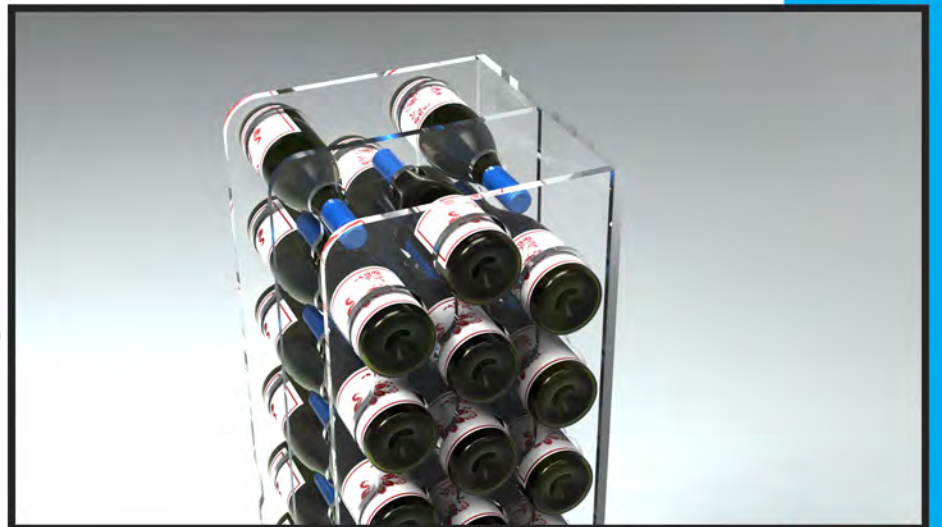

STRAND

by Architectural Plastics, Inc.

TWO SIZES

Make a statement in your livingroom with the tall and sleek Strand 51. The compact and efficient storage of the Strand 24 goes well on any counter top.

FIND YOUR WINE

Crystal clear acrylic and an innovative bottle layout allow unhindered viewing of wine labels from almost any angle. Strand makes it easy to select that perfect vintage.

STORE MORE

An efficient design allows for a surprisingly high storage capacity of either 24 or 51 standard bottles of wine.

SCULPTURAL

Strand is beautiful with or without wine. This light and airy design was created by top designers in the plastic industry and artisan craftsmen with decades of experience.

Strand 24

- 24 bottle capacity
- Material: 1/2" clear acrylic
- No assembly required

Strand 51

- 51 bottle capacity
- Material: 1/2" and 3/4" clear acrylic
- No assembly required