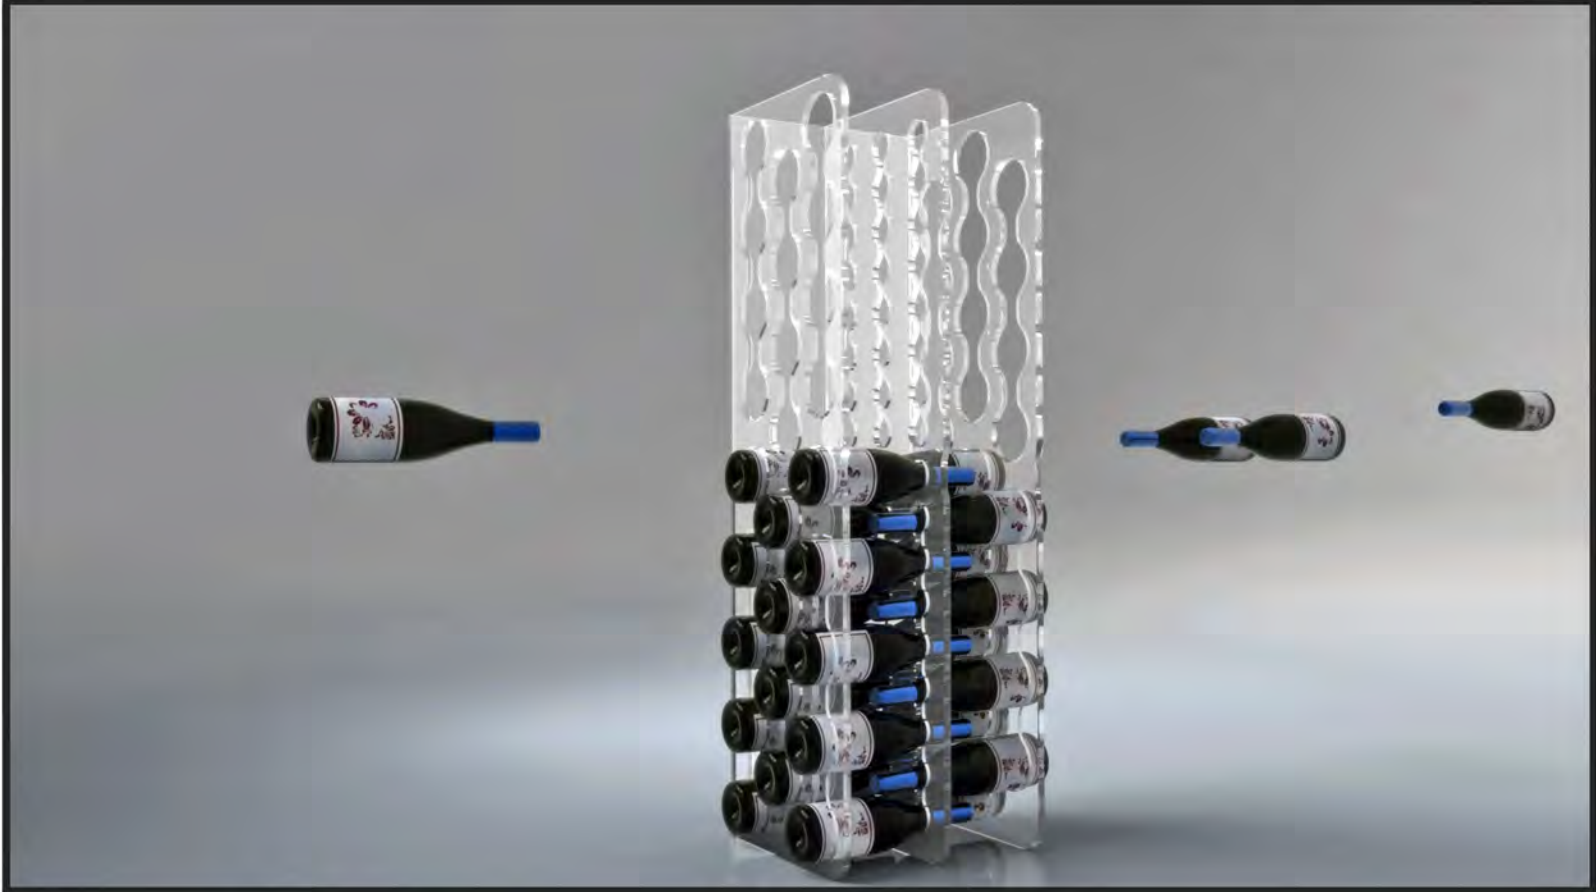

STRAND

by Architectural Plastics, Inc.

TWO SIZES

Make a statement in your livingroom with the tall and sleek Strand 51. The compact and efficient storage of the Strand 24 goes well on any counter top.

FIND YOUR WINE

Crystal clear acrylic and an innovative bottle layout allow unhindered viewing of wine labels from almost any angle. Strand makes it easy to select that perfect vintage.

STORE MORE

An efficient design allows for a surprisingly high storage capacity of either 24 or 51 standard bottles of wine.

SCULPTURAL

Strand is beautiful with or without wine. This light and airy design was created by top designers in the plastic industry and artisan craftsmen with decades of experience.

Strand 24

- 24 bottle capacity
- Material: 1/2" clear acrylic
- No assembly required

Strand 51

- 51 bottle capacity
- Material: 1/2" and 3/4" clear acrylic
- No assembly required