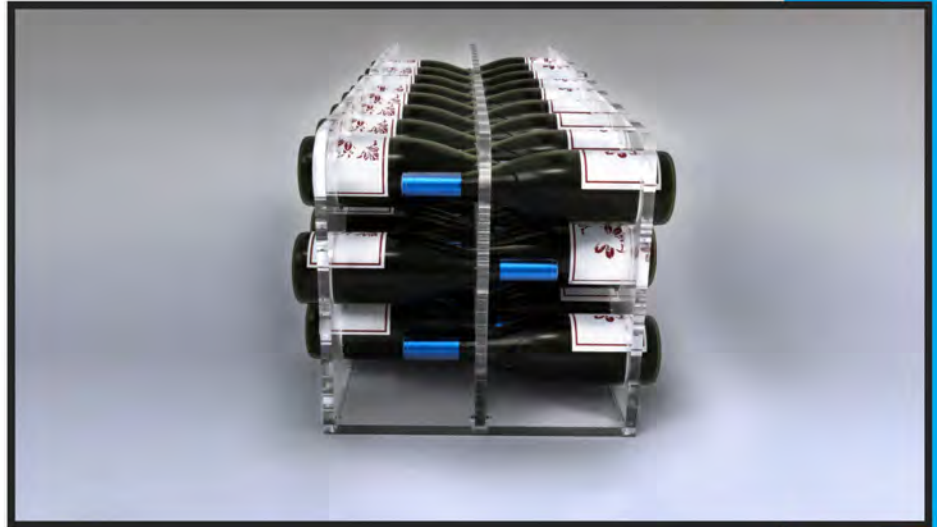

STRAND

by Architectural Plastics, Inc.

TWO SIZES

Make a statement in your livingroom with the tall and sleek Strand 51. The compact and efficient storage of the Strand 24 goes well on any counter top.

FIND YOUR WINE

Crystal clear acrylic and an innovative bottle layout allow unhindered viewing of wine labels from almost any angle. Strand makes it easy to select that perfect vintage.

STORE MORE

An efficient design allows for a surprisingly high storage capacity of either 24 or 51 standard bottles of wine.

SCULPTURAL

Strand is beautiful with or without wine. This light and airy design was created by top designers in the plastic industry and artisan craftsmen with decades of experience.

Strand 24

- 24 bottle capacity
- Material: 1/2" clear acrylic
- No assembly required

Strand 51

- 51 bottle capacity
- Material: 1/2" and 3/4" clear acrylic
- No assembly required