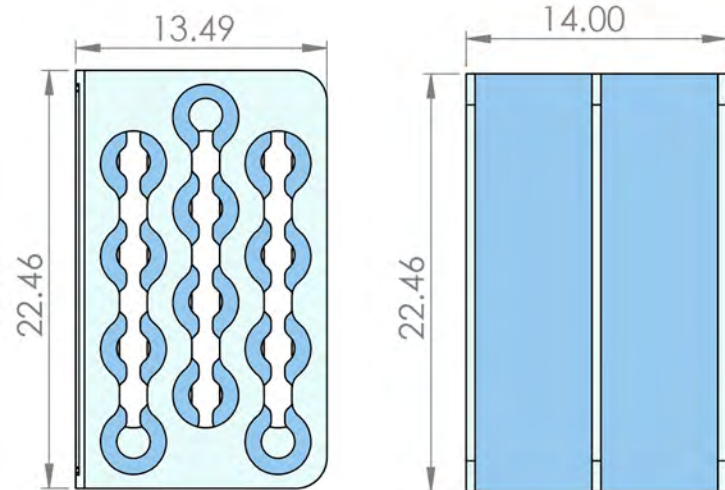

Crystal clear acrylic and an innovative bottle layout allow unhindered viewing of wine labels from almost any angle. Strand makes it easy to select that perfect vintage.

STORE MORE

An efficient design allows for a surprisingly high storage capacity of either 24 or 51 standard bottles of wine.

SCULPTURAL

Strand is beautiful with or without wine. This light and airy design was created by top designers in the plastic industry and artisan craftsmen with decades of experience.

Strand 24

- 24 bottle capacity
- Material: 1/2" clear acrylic
- No assembly required

Strand 51

- 51 bottle capacity
- Material: 1/2" and 3/4" clear acrylic
- No assembly required