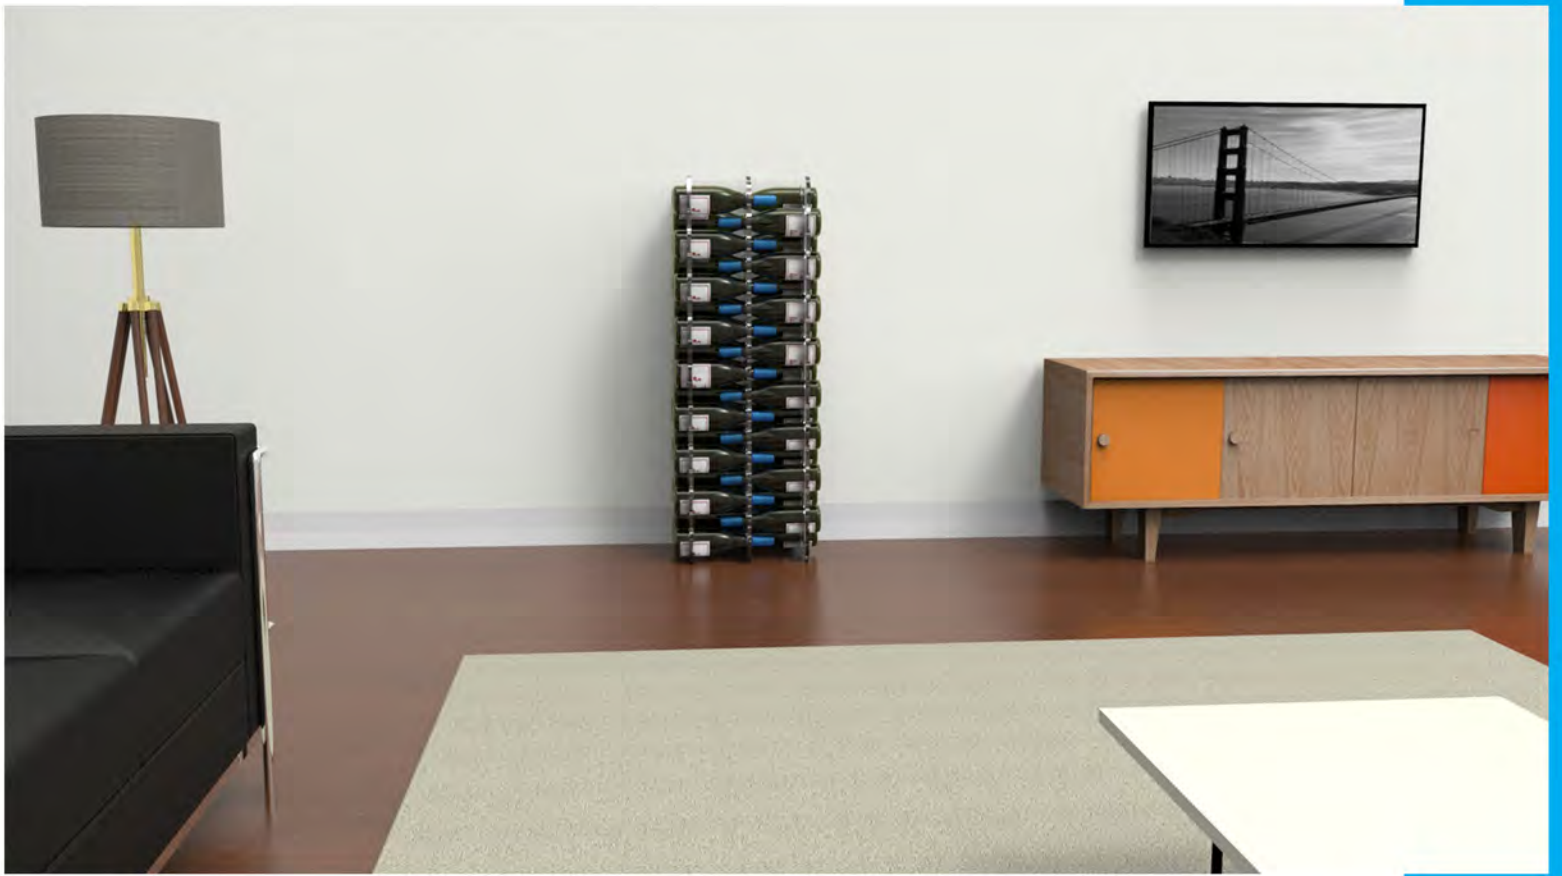

STRAND

by Architectural Plastics, Inc.

TWO SIZES

Make a statement in your livingroom with the tall and sleek Strand 51. The compact and efficient storage of the Strand 24 goes well on any counter top.

FIND YOUR WINE

Crystal clear acrylic and an innovative bottle layout allow unhindered viewing of wine labels from almost any angle. Strand makes it easy to select that perfect vintage.

STORE MORE

An efficient design allows for a surprisingly high storage capacity of either 24 or 51 standard bottles of wine.

SCULPTURAL

Strand is beautiful with or without wine. This light and airy design was created by top designers in the plastic industry and artisan craftsmen with decades of experience.

Strand 24

- 24 bottle capacity
- Material: 1/2" clear acrylic
- No assembly required